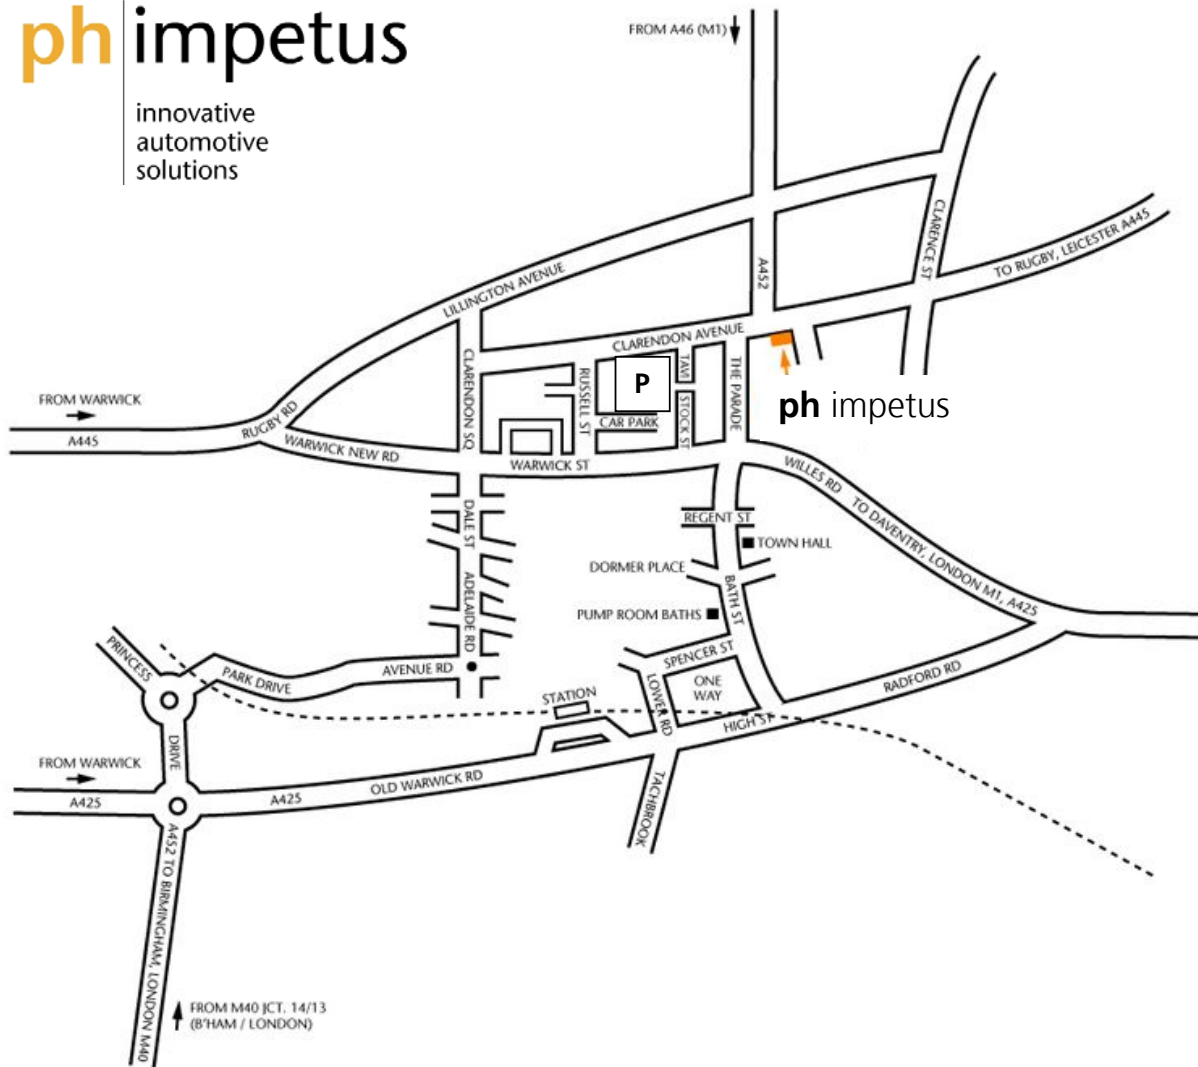

## How to find us

- We are located in Villiers House, Clarendon Avenue in Leamington Spa Town Centre
- Park in the Covent Garden Public Car Park, Russell Street
- On arrival in Villiers House contact our Reception using the intercom on your right (call button no. 2)